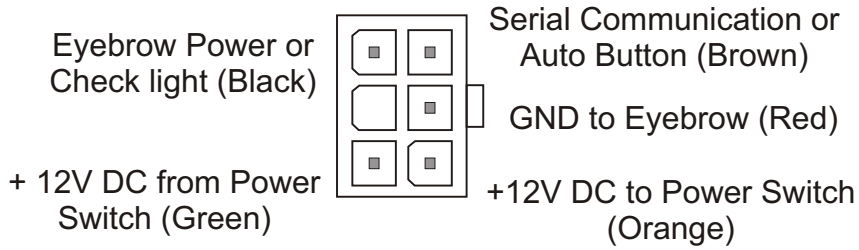

Pinout Diagram for the MICRO P-711

Eyebrow connector

Gas Valve/Reignitor Connector

Thermistor connector