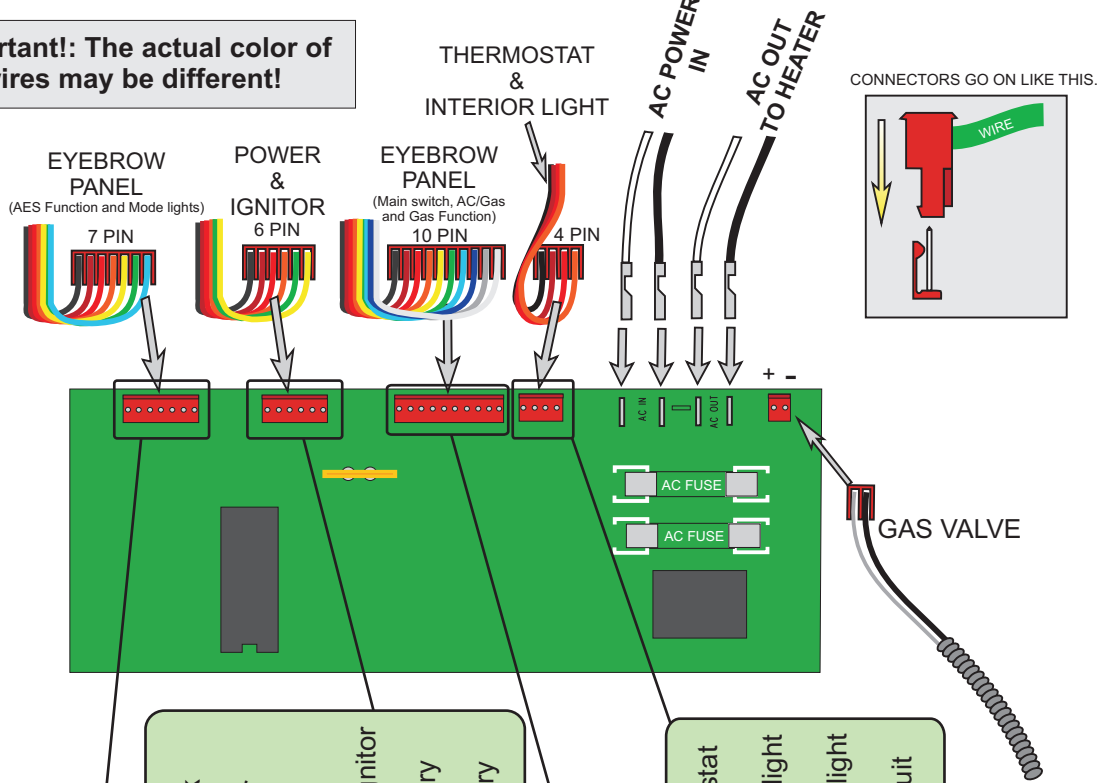

## Pinouts for the MICRO P-24 2-way

**Important! The actual color of the wires may be different!**

CONNECTORS GO ON LIKE THIS.